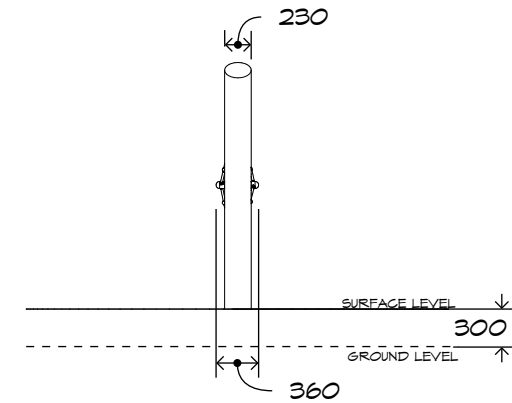

Product Sheet

3m X Challenge

CN-1047

Product Warranty

Playground Creations warrants its products to be free from defect in materials or workmanship during normal use and installation and in accordance with our specifications.

Full warranty details on request.

Disclaimer: This should be read in conjunction with the Playground Creations full warranty terms and conditions.

On H5 posts and stainless steel fabricated components

On steel equipment with forced movement

On HDPE (high density polyethylene) structural failure

On combination rope work and activity nets

On all moving components

SURFACING:
RECOMMENDED: 20 m²