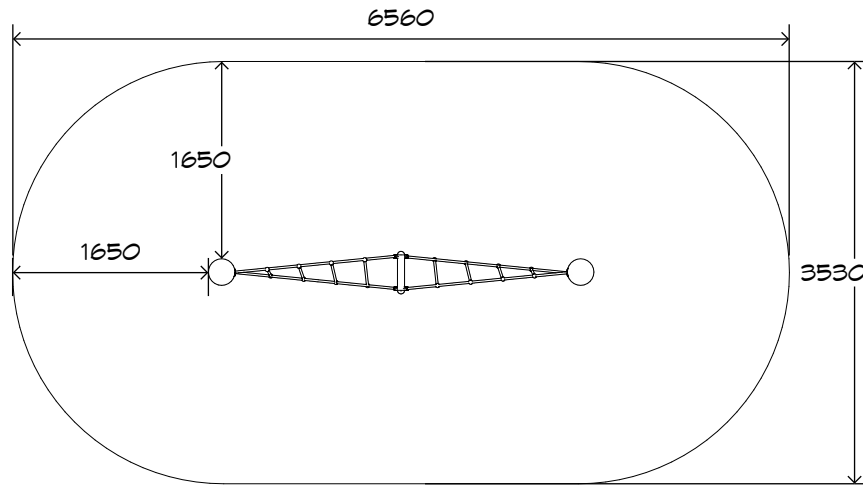

Product Sheet

3m X Challenge

CN-1047

Product Warranty

Playground Creations warrants its products to be free from defect in materials or workmanship during normal use and installation and in accordance with our specifications.

Full warranty details on request.

Disclaimer: This should be read in conjunction with the Playground Creations full warranty terms and conditions.

On H5 posts and stainless steel fabricated components

On steel equipment with forced movement

On HDPE (high density polyethylene) structural failure

On combination rope work and activity nets

On all moving components

SURFACING:
RECOMMENDED: 20 m²