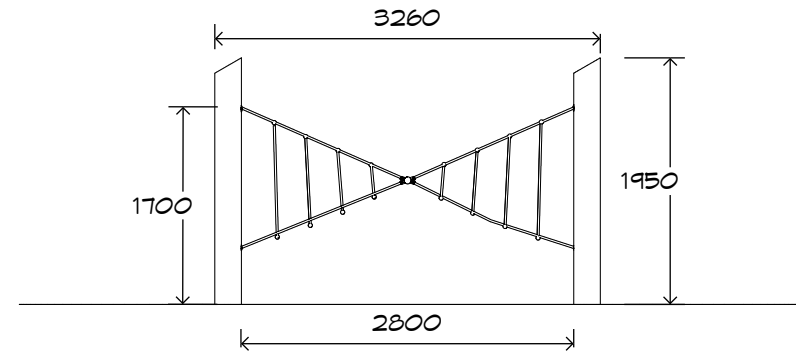

Product Sheet

3m X Challenge

CN-1047

Product Warranty

Playground Creations warrants its products to be free from defect in materials or workmanship during normal use and installation and in accordance with our specifications.

Full warranty details on request.

Disclaimer: This should be read in conjunction with the Playground Creations full warranty terms and conditions.

On H5 posts and stainless steel fabricated components

On steel equipment with forced movement

On HDPE (high density polyethylene) structural failure

On combination rope work and activity nets

On all moving components

SURFACING:
RECOMMENDED: 20 m²