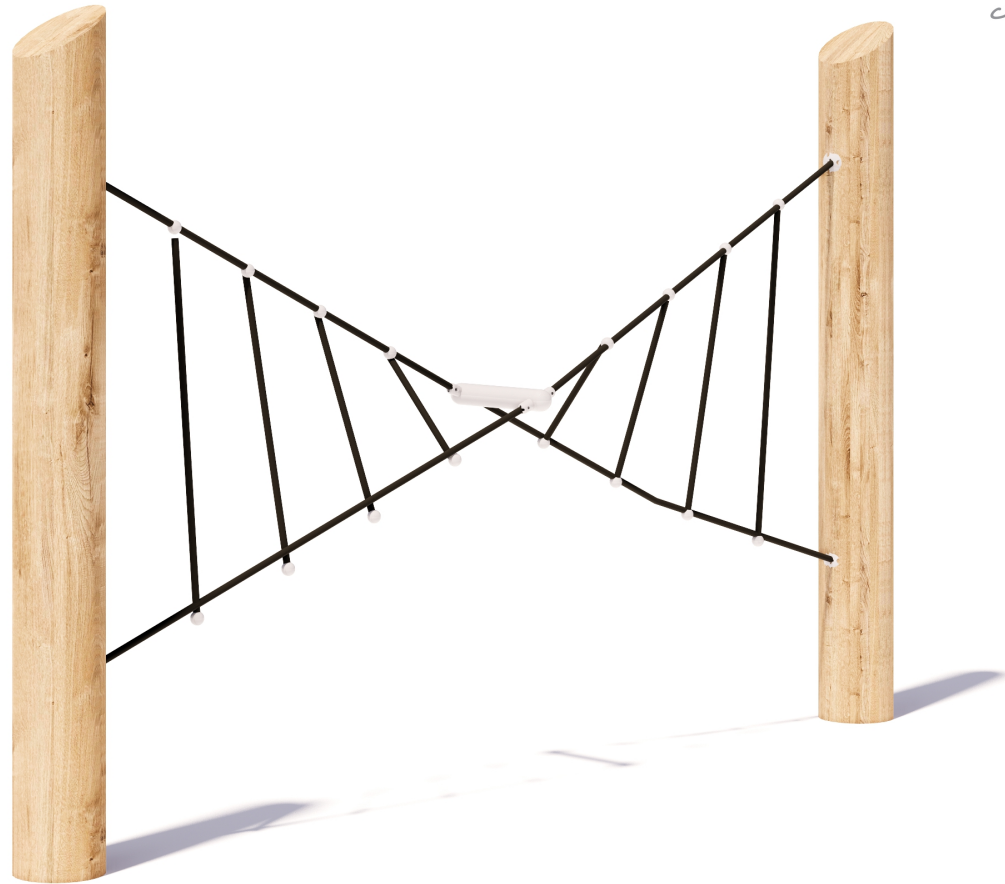

Product Sheet
3m X Challenge
CN-1047

CRITICAL
FALL HEIGHT
1.7m

TOTAL
HEIGHT
1.95m

RECOMMENDED
SURFACING
20m²

RECOMMENDED
AGE
3+

RECOMMENDED
USERS
1-6

NZS 5828:2015

Product Sheet

On HDPE (high density polyethylene) structural failure

On combination rope work and activity nets

On all moving components

SURFACING:
RECOMMENDED: 20 m²